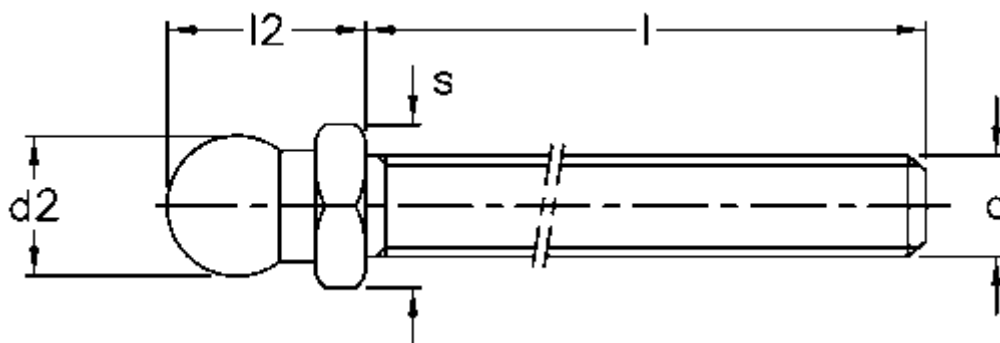

Article number: 2310322125

Description: E+G Threaded stem, SST Stainless steel  
SM-SST-14-M8x68

## Measures

$d = M8$   
 $d_2 = 13.9$   
 $l = 68$   
 $l_2 = 20$   
 $s = 14$